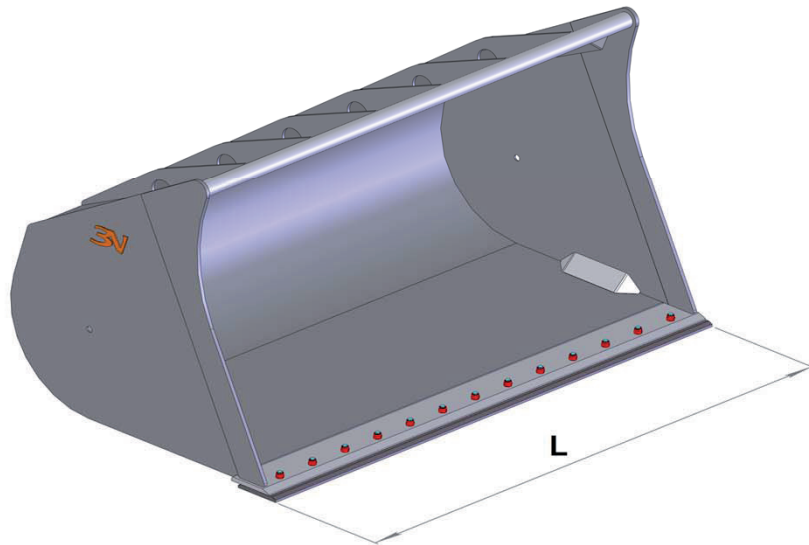

BENNA MATERIALI LEGGERI per pale caricatrici
LIGHT MATERIAL BUCKET for loading shovels
GODET MATERIAUX LEGERS pour chargeurs
CUCHARA PARA MATERIAL LIJEROS para pala cargadoras
LEICHT MATERIAL SCHAUFEL für Lader

Codice <i>Code</i>	Potenza Hp <i>Power</i>	L <i>mm.</i>	Cap. SAE <i>m³</i>	Listino € <i>Price List</i>
TPML0508A	50 / 80	2000	1,5	/
TPML0508B		2200	2,0	/
TPML0508C		2200	2,5	/
TPML0811A	80 / 120	2500	3,0	/
TPML0811B			3,5	/
TPML0811C			4,0	/
TPML0811D			4,5	/
TPML1114A	120 / 150	2750	3,0	/
TPML1114B			3,5	/
TPML1114C			4,0	/
TPML1114D			5,0	/
TPML1114E			6,0	/
TPML1414A	> 150	3000	5,0	/
TPML1414B			6,0	/
TPML1414C			7,0	/
TPML1414D			8,0	/
TPML1414E			10,0	/